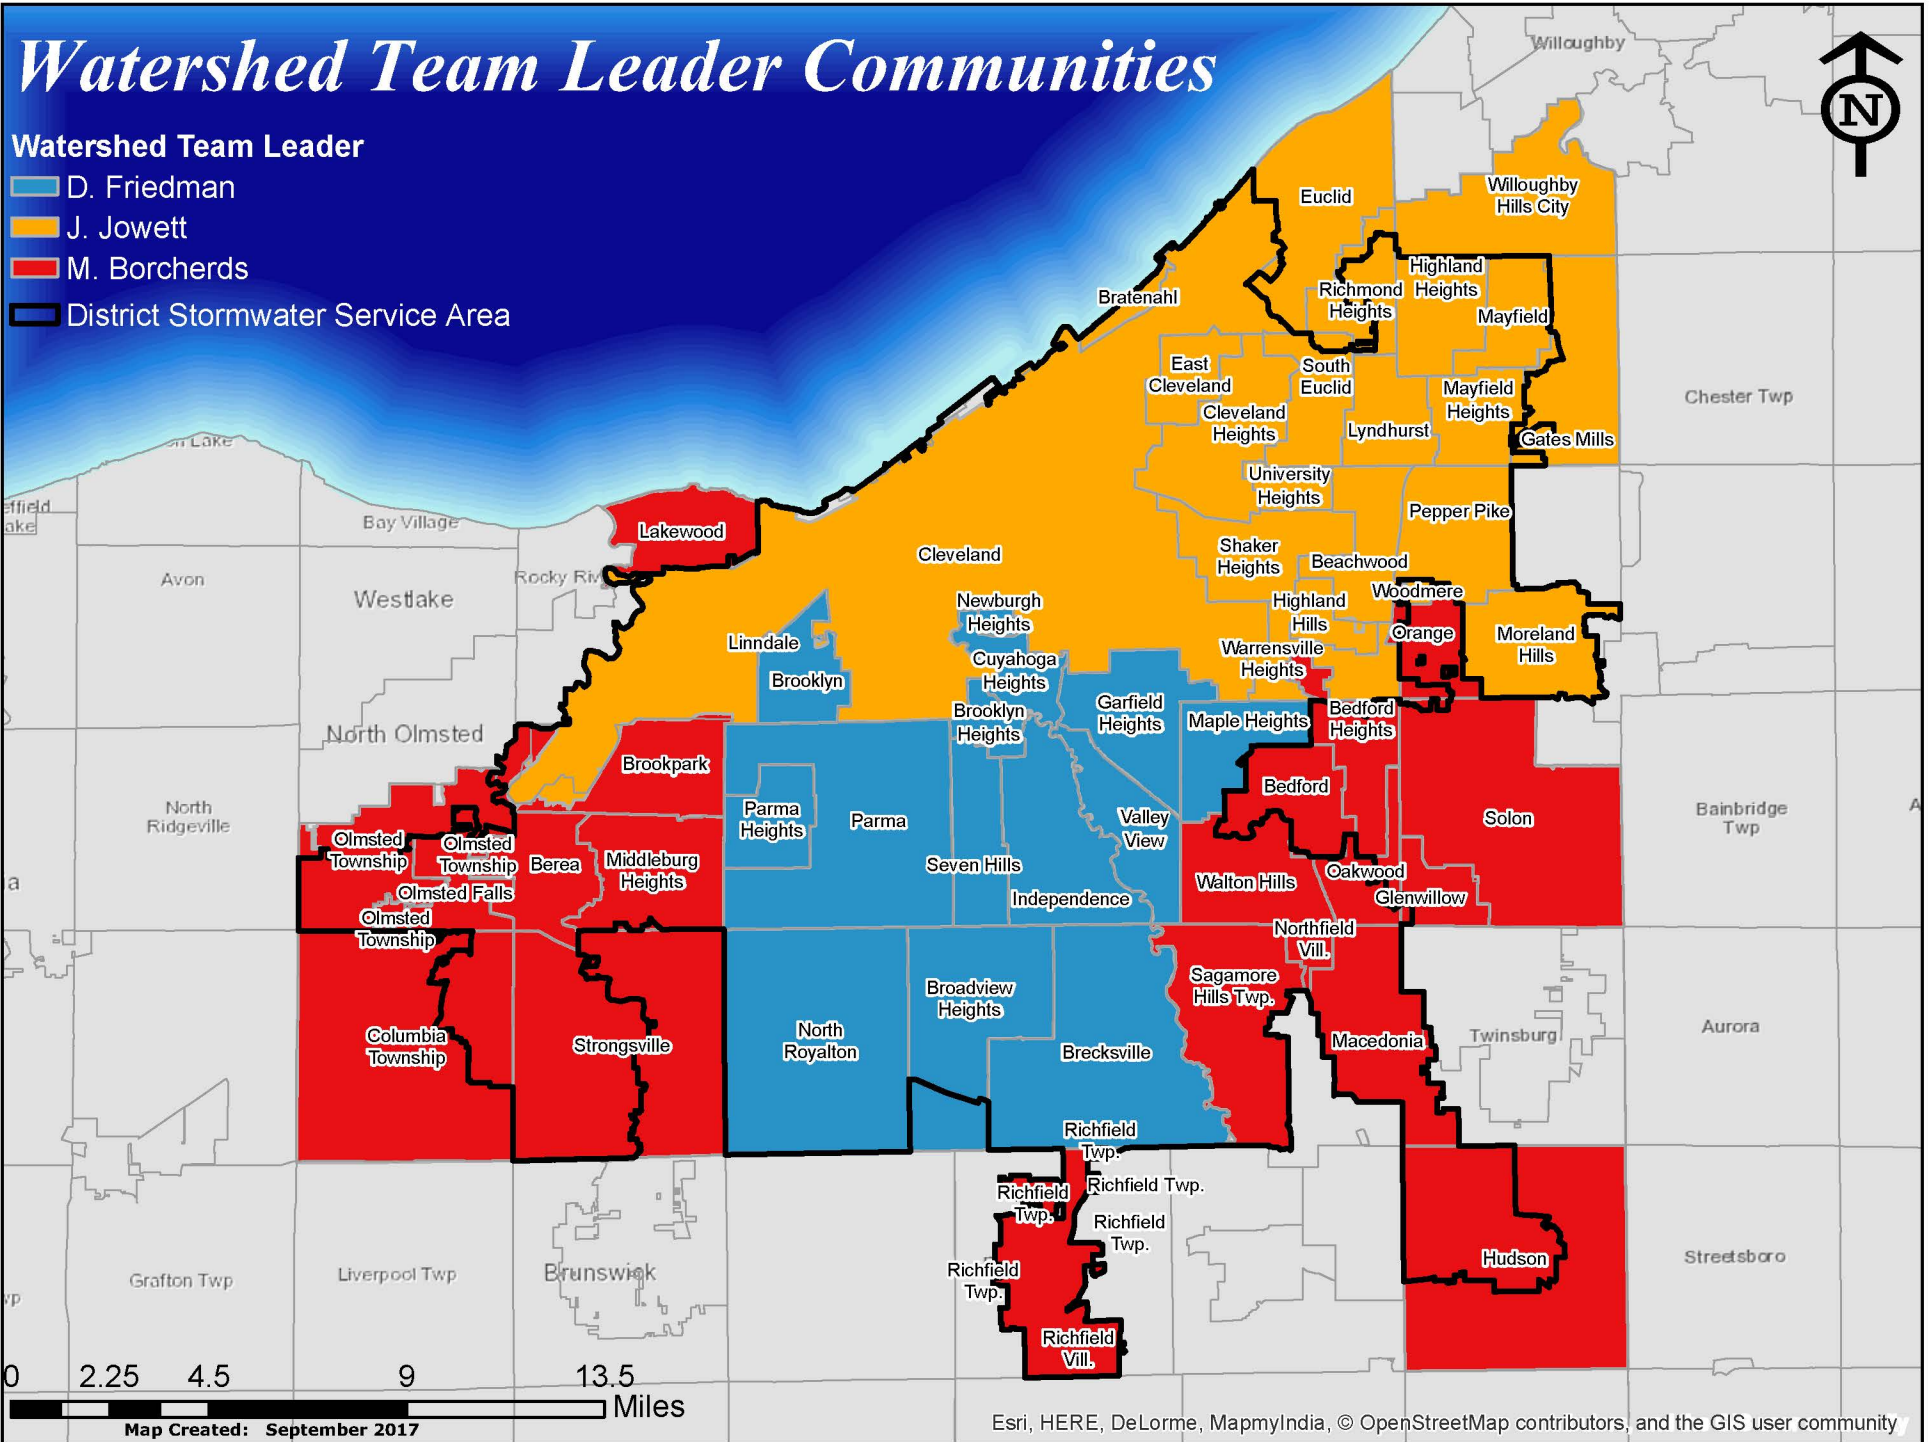

Watershed Team Leader Communities

Watershed Team Leader

■ D. Friedman

■ J. Jowett

■ M. Borcherds

District Stormwater Service Area

Map Created: September 2017

Esri, HERE, DeLorme, MapmyIndia, © OpenStreetMap contributors, and the GIS user community

Community	WTL
Beachwood	Jeff Jowett
Bedford	Meiring Borchers
Bedford Heights	Meiring Borchers
Berea	Meiring Borchers
Bratenahl	Jeff Jowett
Brecksville	Donna Friedman
Broadview Heights	Donna Friedman
Brook Park	Meiring Borchers
Brooklyn	Donna Friedman
Brooklyn Heights	Donna Friedman
Cleveland	Jeff Jowett
Cleveland Heights	Jeff Jowett
Columbia Township	Meiring Borchers
Cuyahoga Heights	Donna Friedman
East Cleveland	Jeff Jowett
Euclid	Jeff Jowett
Garfield Heights	Donna Friedman
Gates Mills	Jeff Jowett
Glenwillow	Meiring Borchers
Highland Heights	Jeff Jowett
Highland Hills	Jeff Jowett
Hudson	Meiring Borchers
Independence	Donna Friedman
Lakewood	Meiring Borchers
Linndale	Donna Friedman
Lyndhurst	Jeff Jowett
Macedonia	Meiring Borchers
Maple Heights	Donna Friedman
Mayfield	Jeff Jowett

Community	WTL
Mayfield Heights	Jeff Jowett
Middleburg Heights	Meiring Borchers
Moreland Hills	Jeff Jowett
Newburgh Heights	Donna Friedman
North Randall	Meiring Borchers
North Royalton	Donna Friedman
Northfield Village	Meiring Borchers
Oakwood	Meiring Borchers
Olmsted Falls	Meiring Borchers
Olmsted Township	Meiring Borchers
Orange	Meiring Borchers
Parma	Donna Friedman
Parma Heights	Donna Friedman
Pepper Pike	Jeff Jowett
Richfield Village	Meiring Borchers
Richmond Heights	Jeff Jowett
Sagamore Hills	Meiring Borchers
Seven Hills	Donna Friedman
Shaker Heights	Jeff Jowett
Solon	Meiring Borchers
South Euclid	Jeff Jowett
Strongsville	Meiring Borchers
University Heights	Jeff Jowett
Valley View	Donna Friedman
Walton Hills	Meiring Borchers
Warrensville Heights	Jeff Jowett
Willoughby Hills	Jeff Jowett